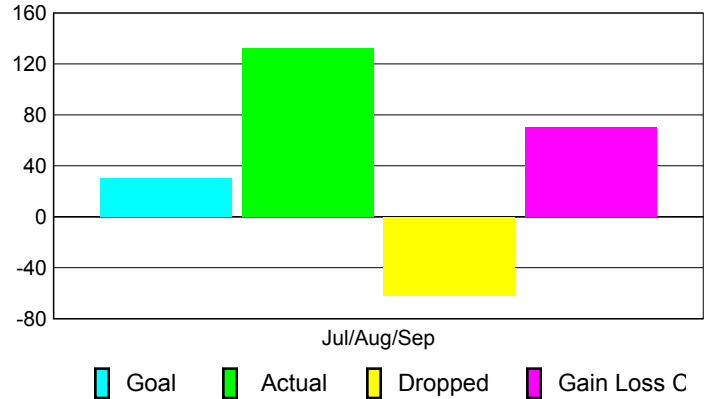

Membership Results 2010-2011

Goal, New, Dropped, Gain/Loss